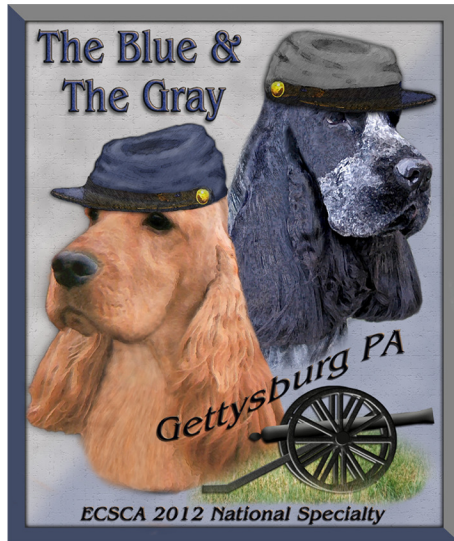

2012 ECSCA National Specialty Logo Items

National Specialty Logo

Evening Logo (Top Dog)

Designs are a colored, hot peel transfer. White areas are clear and will allow the color of the shirt to show through. Shirts, totes, and mousepads can also be ordered from our suppliers website - www.ecsca2012.greyhorsegifts.com